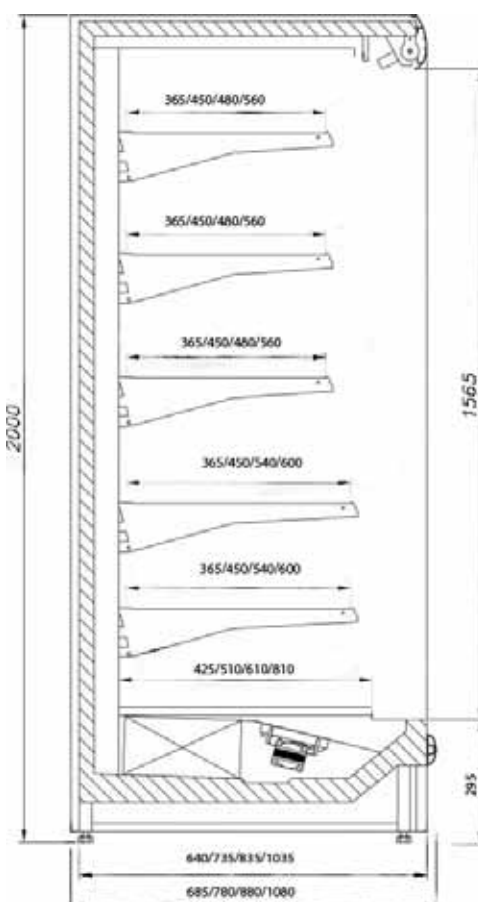

Wall Cabinets - J-Prague SD

J-Prague SD*

Technical parameters:

Models	Dimension (ext.) H x W x D [mm]	Display surface [m ²]	Shelves with low base	Weight [kg]
J-Prague 120 SD	2000 x 1200 x 680/780/880/1080	2,6/3,2/3,8/4,5	6	190/220/230/240
J-Prague 150 SD	2000 x 1500 x 680/780/880/1080	3,3/3,9/4,7/5,5	6	240/260/270/280
J-Prague 180 SD	2000 x 1800 x 680/780/880/1080	3,9/4,7/5,6/6,6	6	280/320/340/360
J-Prague 200 SD	2000 x 1980 x 680/780/880/1080	4,3/5,2/6,1/7,4	6	320/340/350/380
J-Prague 240 SD	2000 x 2400 x 680/780/880/1080	5,2/6,3/7,5/8,9	6	360/370/380/390
J-Prague 270 SD	2000 x 2700 x 680/780/880/1080	5,9/7,1/8,5/10,0	6	390/420/430/450
J-Prague 300 SD	2000 x 3000 x 680/780/880/1080	6,6/8,1/9,6/11,0	6	430/450/470/500
J-Prague 375 SD	2000 x 3750 x 680/780/880/1080	8,3/10,1/12,0/12,8	6	530/560/580/620

Dimensions without side walls - both side walls width is 100mm

* - Picture above presents unit with either some or all available extras. Please note that the look of basic version of cabinet, or one of your choice, may vary from presented.

Available options:

- multiplexing
- body colours - optional colours
- side walls colours - optional colours
- profile with hooks (instead of one row of shelves)
- back panel made of stainless steel
- shelves made of stainless steel
- base shelves made of stainless steel
- shelf edge risers - wired or perspex
- meat hooks
- LED lights under each shelf
- defrost heaters in evaporator
- J-Prague Plus - height 2.25m with one more shelf level